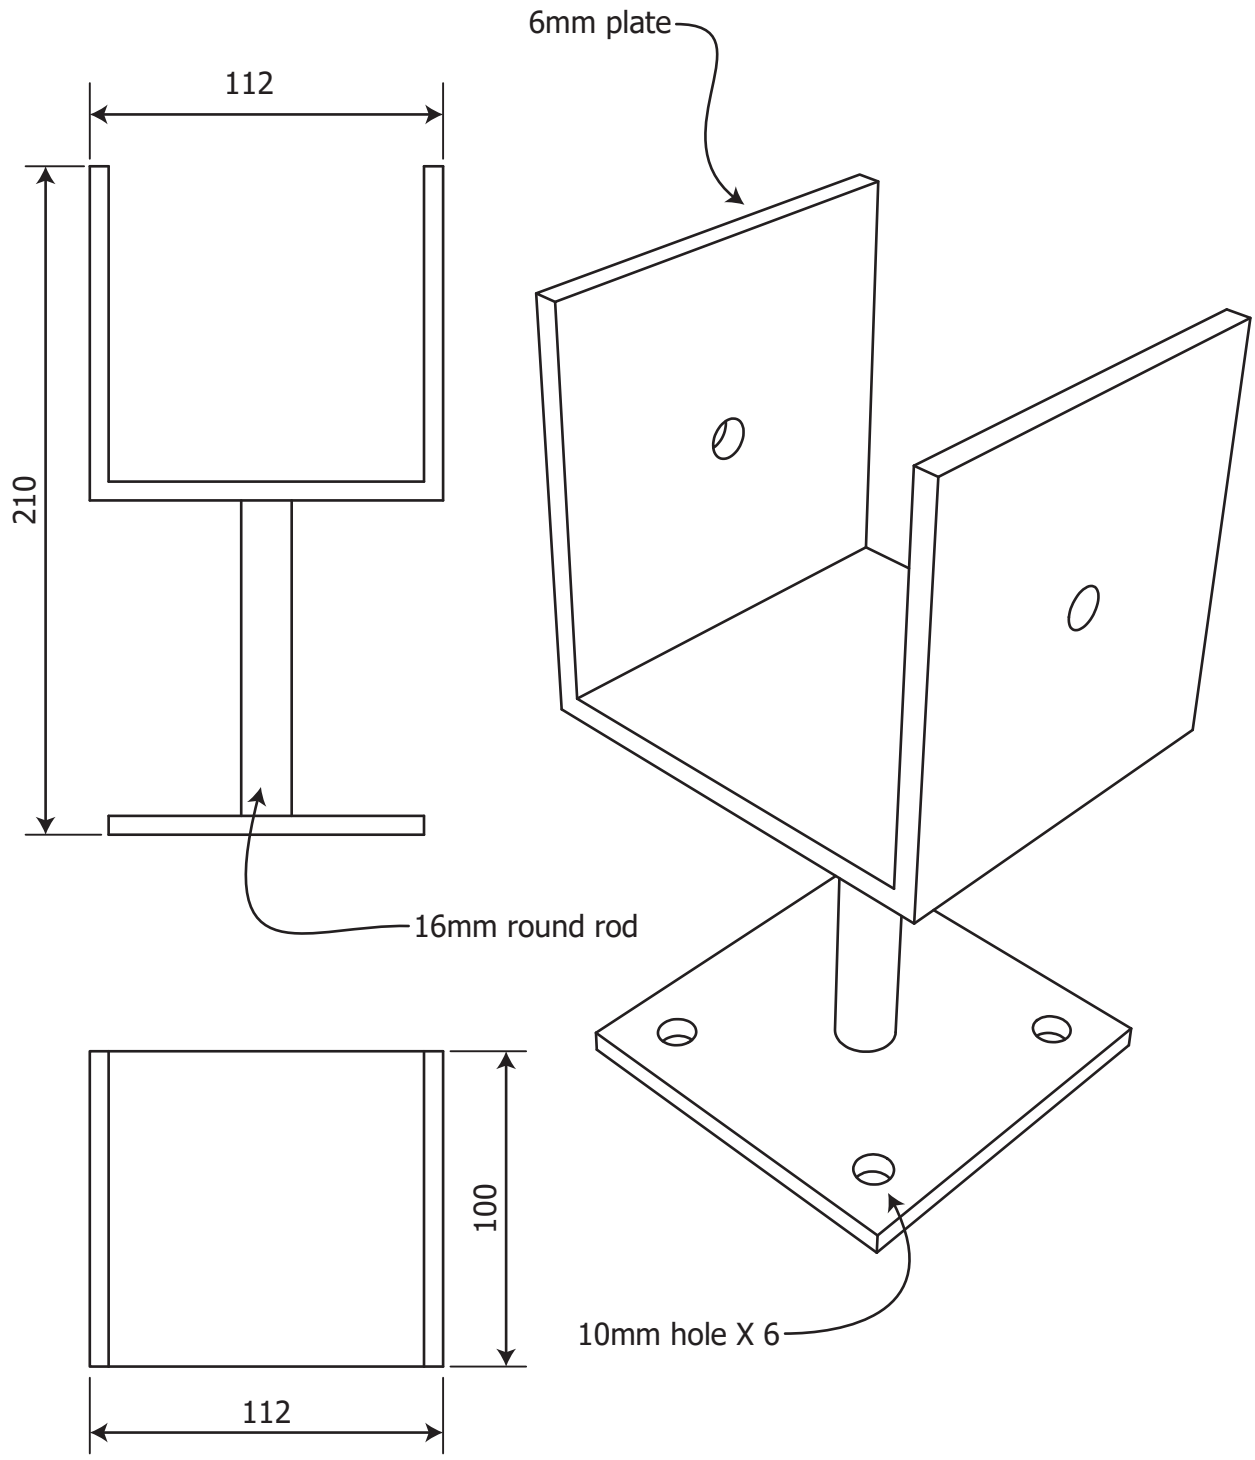

Post Shoe Specifications

Body: 6mm Plate
Post: 16mm Solid Round Bar
All weld construction

Spun Galvanised Finnish

Design / Manufacture / and
Supply of Gallows Brackets

Call us on 01708 607 609

Email sales@gallowsbrackets.com